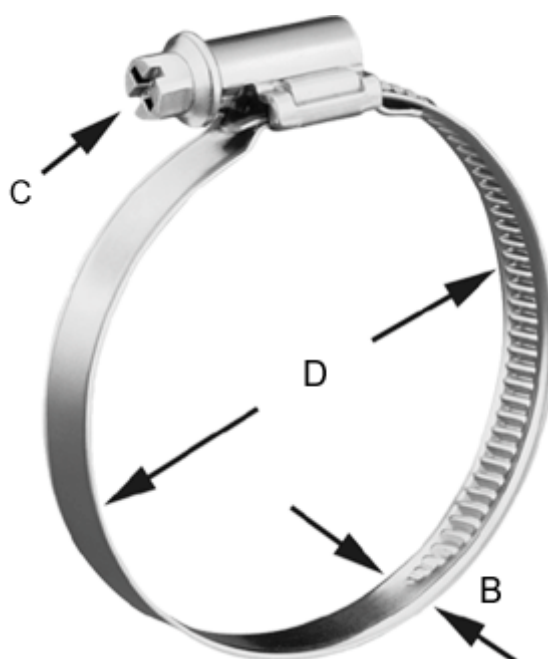

Article number: 021366702080

Description: Worm Drive Hose Clip
TORRO 70-90/12 C7 W2

Measures

C (screw type) = C7 - 7mm

Diameter D = 70-90

Width B = 12.0